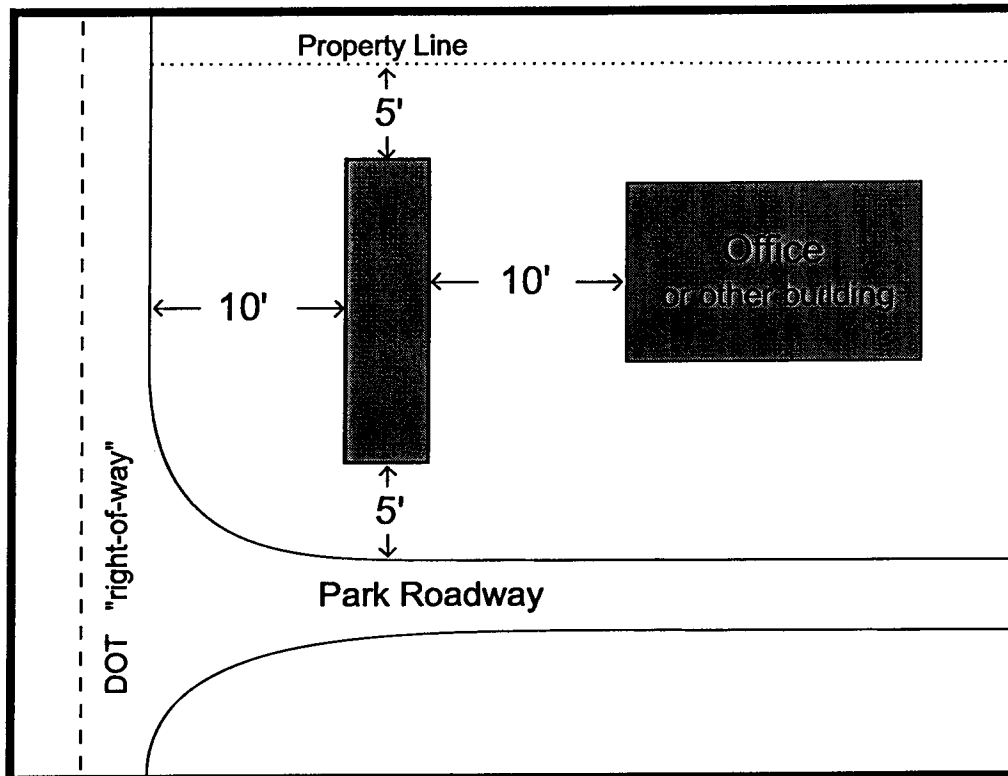

Manufactured Home Lots - Setbacks

Parks built before Jan 01, 1961

ORC Rule
4781-12-08 (E) & (F)
Rev: 05/06/13

Manufactured Home Lots - Setbacks

Parks built after Dec 31, 1961 & before Jun 30, 1971

ORC Rule
 4781-12-08 (F) & (G)
 Rev: 05/07/13

Manufactured Home Lots - Setbacks

Parks built after Jun 30, 1971

ORC Rule
4781-12-08 (G) & (H)
Rev: 02/27/13