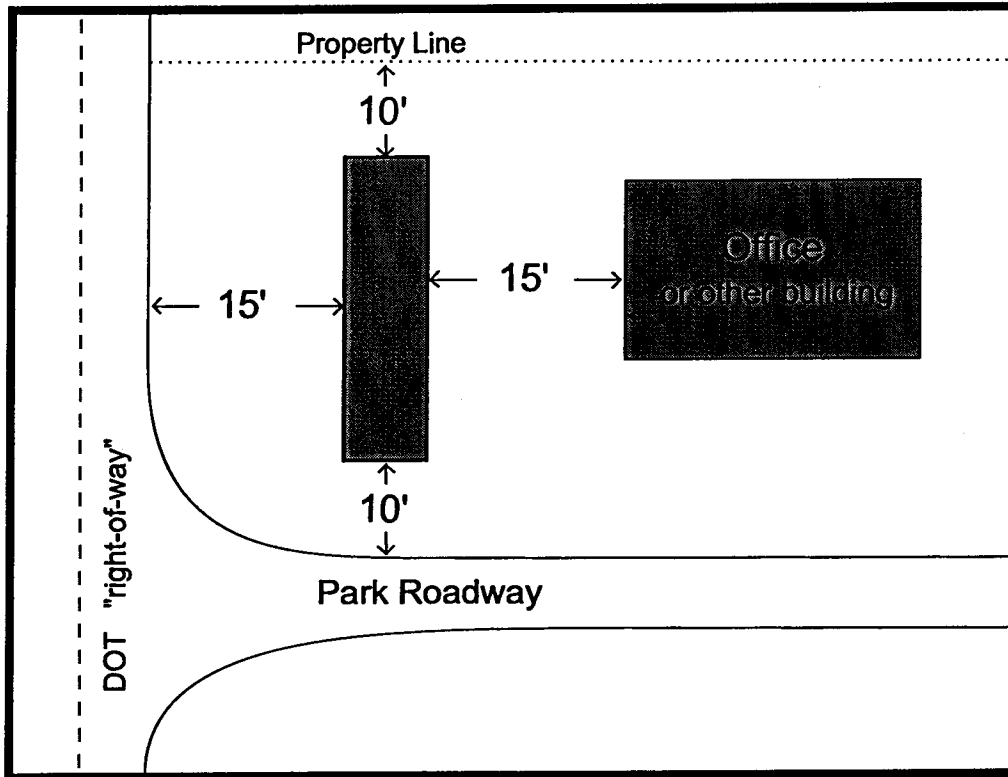

Manufactured Home Lots - Setbacks

Parks built before Jan 01, 1961

ORC Rule
4781-12-08 (E) & (F)
Rev: 05/06/13

Manufactured Home Lots - Setbacks

Parks built after Dec 31, 1961 & before Jun 30, 1971

ORC Rule
 4781-12-08 (F) & (G)
 Rev: 05/07/13

Manufactured Home Lots - Setbacks

Parks built after Jun 30, 1971

ORC Rule
4781-12-08 (G) & (H)
Rev: 02/27/13